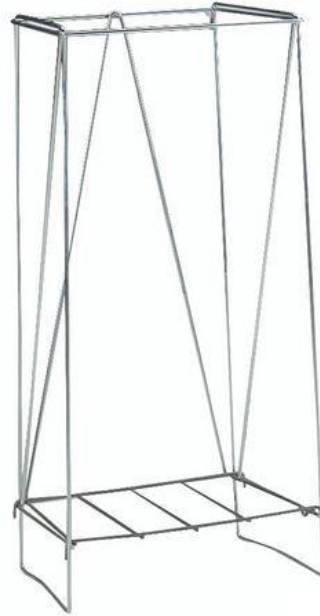

Waste bag holder

Waste bag holder

Waste bag holder

- Practical and light waste bag holder.
- Resistant material.
- Easy to use.
- Suitable for Otje trash bags: of 110 liters and 168 liters
- Material frame: steel wire round 7mm
- Material bottom: steel wire round 6mm.
- Finish: zinc plated.
- Color : Silver
- Supplied without bags.

10175
Waste bag holder
(with bottom)

- * Practical and light waste bag holder.
- * Easy to use.
- * Frame and Bottom of steel wire.
- * Supplied without bags.

Suitable for Otje trash bags (L)	Dim. Overall LxWxH (mm)	Material (mm)	Finishing	Weight (kg)	Article	Article-nr
110/168	440x300x920	Steel wire	Silver zinc plated	4	Waste bag holder (with bottom)	10175